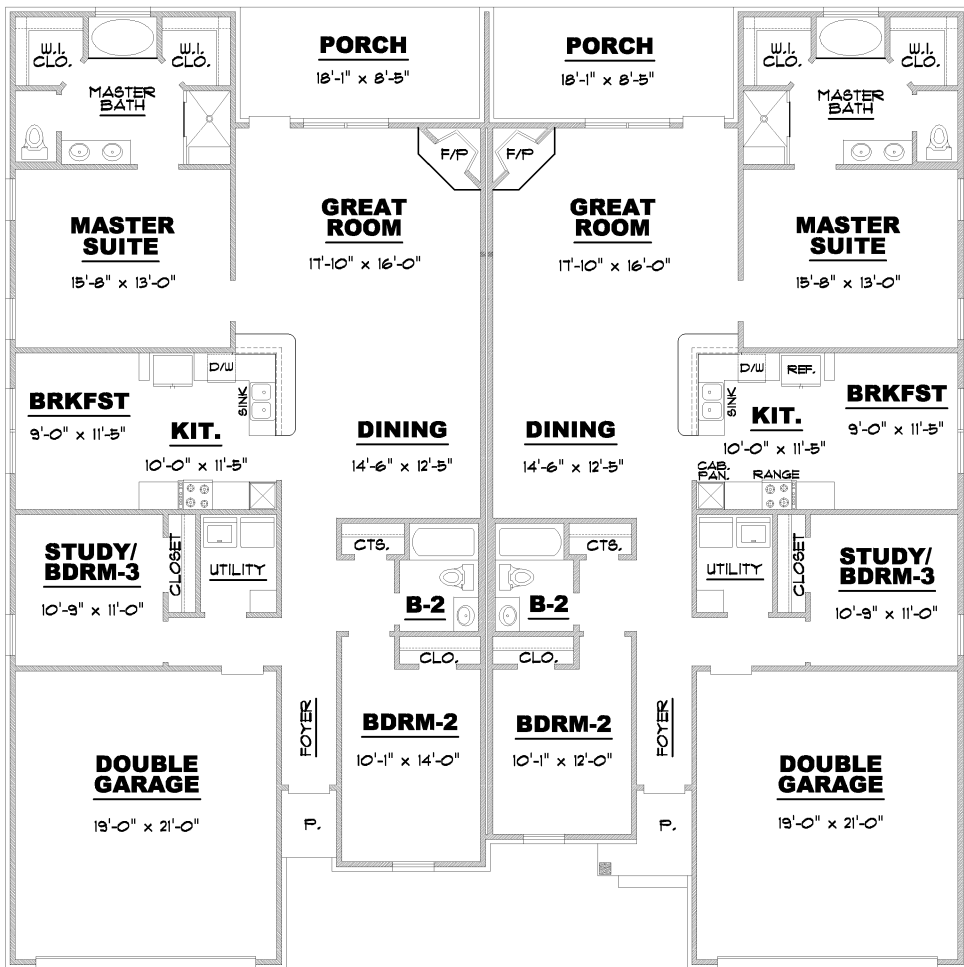

A
BD

Creative HOME DESIGNS, Inc.

Memphis
(901) 386-3660

Nashville
(615) 366-9893

Murfreesboro
(615) 890-2855

Chattanooga
(423) 648-2099

NAHB

70'-0" OVERALL

UNIT-A

70'-0" OVERALL

UNIT-B

UNIT A FLOOR AREA: ----- 1743
UNIT B FLOOR AREA: ----- 1720
TOTAL LIVING AREA: ----- 3463

PLAN# A-160