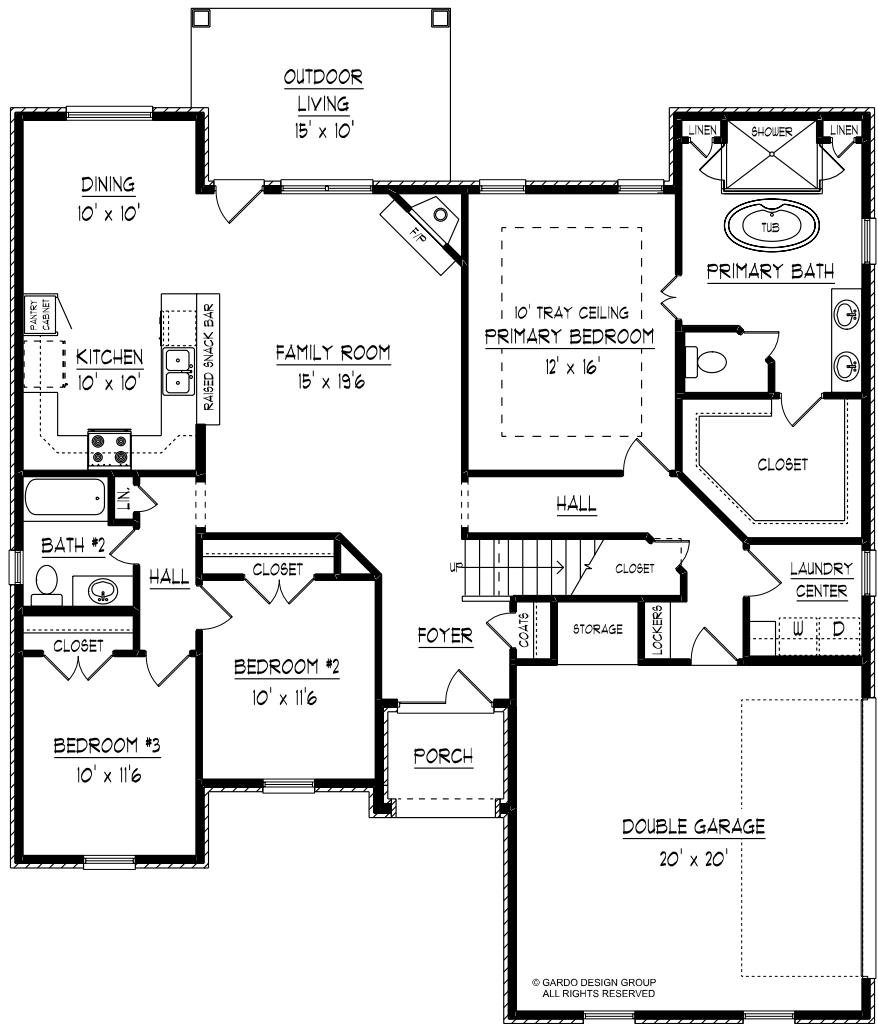

# 310-190013-C

9' CEILING<sup>s</sup> DOWN EXCEPT WHERE NOTED

50' x 53'

1712 S.F. HEATED DOWN  
 445 S.F. HEATED UP  
 2157 S.F. TOTAL HEATED  
 650 S.F. UNHEATED

© GARDODSIGN GROUP  
 ALL RIGHTS RESERVED