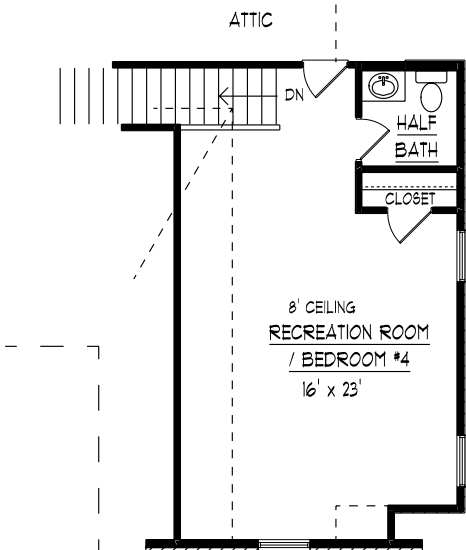

# 310-190013-C

9' CEILING<sup>s</sup> DOWN EXCEPT WHERE NOTED

50' x 53'

1712 S.F. HEATED DOWN  
 445 S.F. HEATED UP  
 2157 S.F. TOTAL HEATED  
 650 S.F. UNHEATED

© GARDODSIGN GROUP  
 ALL RIGHTS RESERVED