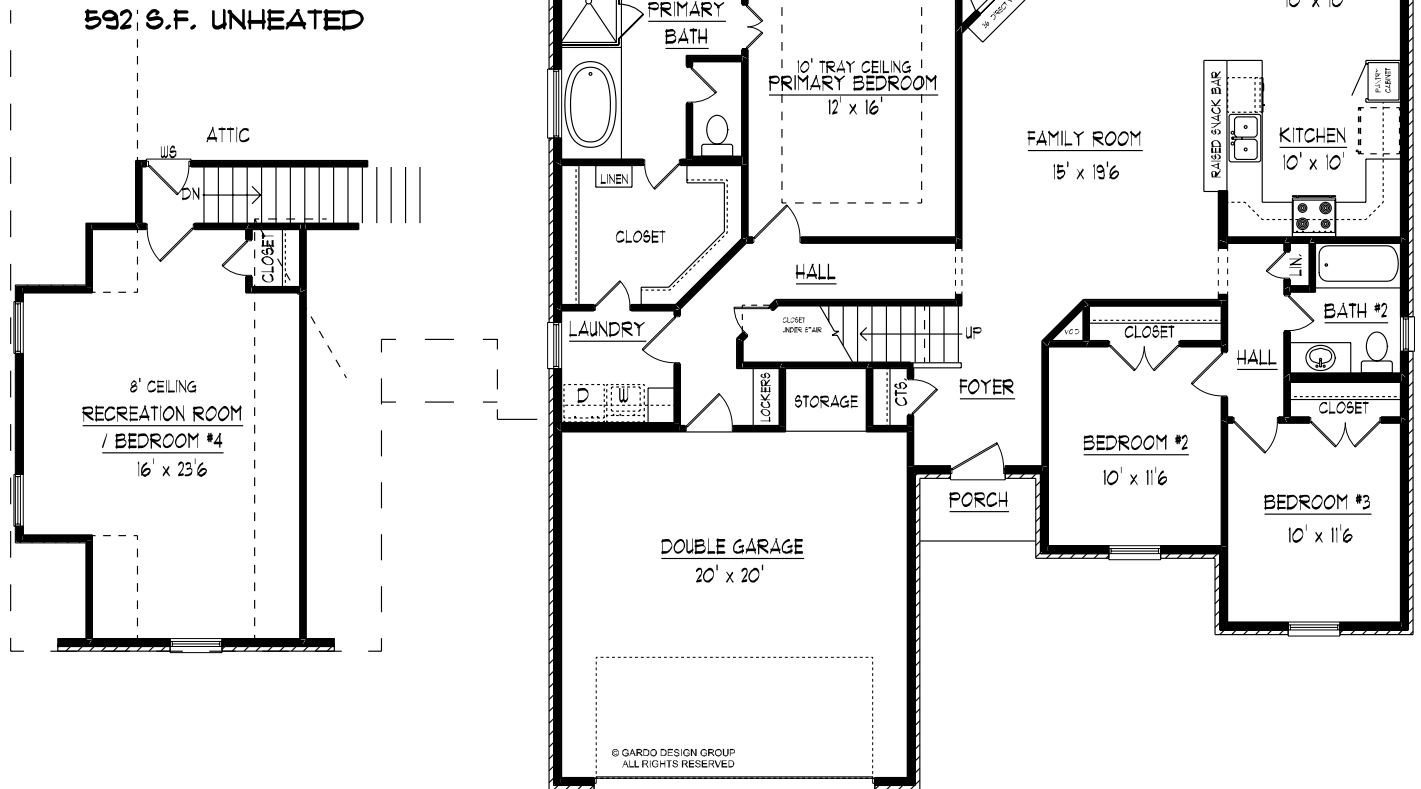

VGM 404

610-190014-B

9' CEILINGS DOWN EXCEPT WHERE NOTED

50' x 53'

1662 S.F. HEATED DOWN

389 S.F. HEATED UP

2051 S.F. TOTAL HEATED

592 S.F. UNHEATED