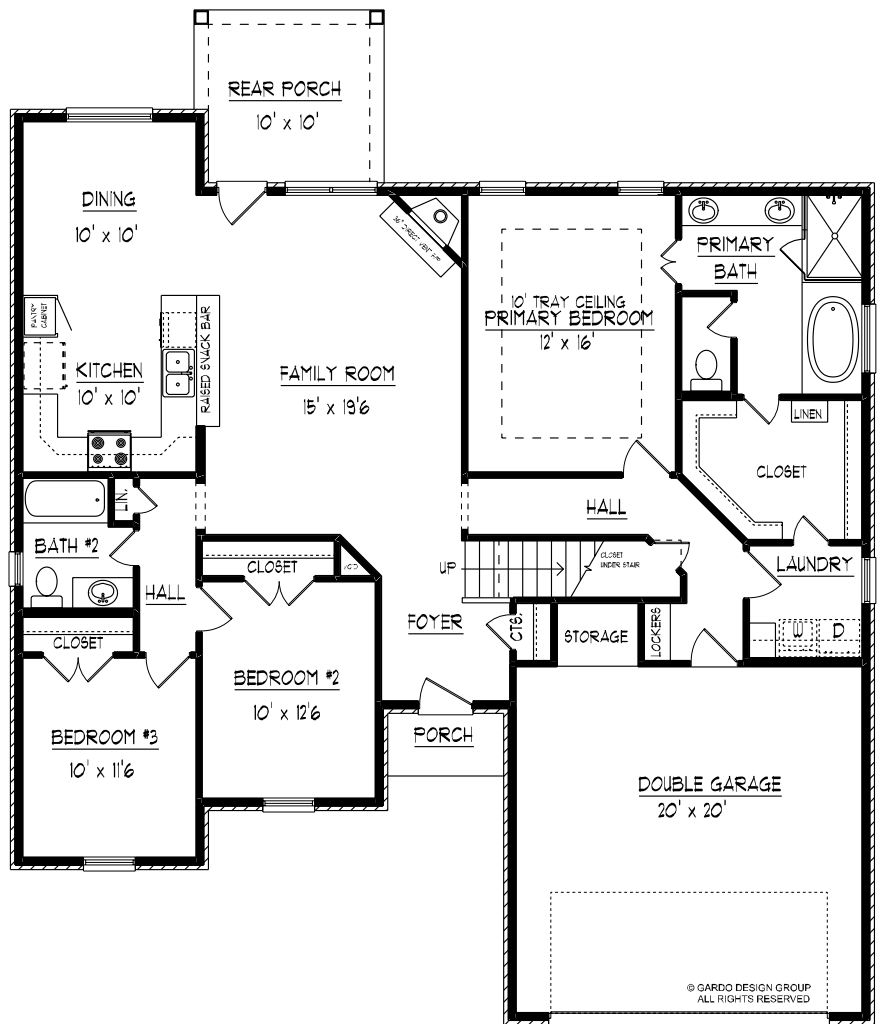

**510-190014-C**

9' CEILINGS DOWN EXCEPT WHERE NOTED

50' x 53'

1672 S.F. HEATED DOWN  
 389 S.F. HEATED UP  
 2061 S.F. TOTAL HEATED  
 592 S.F. UNHEATED

© GARDO DESIGN GROUP  
 ALL RIGHTS RESERVED