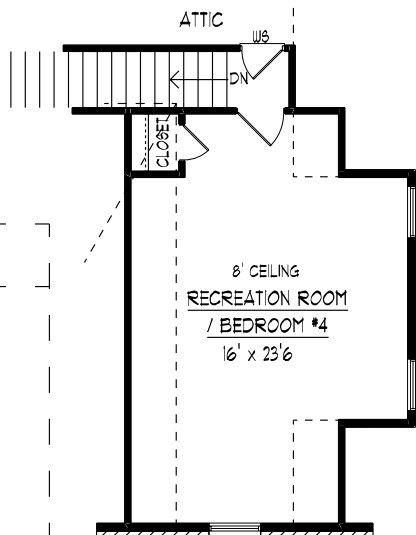

**510-190014-C**

9' CEILINGS DOWN EXCEPT WHERE NOTED

50' x 53'

1672 S.F. HEATED DOWN  
 389 S.F. HEATED UP  
 2061 S.F. TOTAL HEATED  
 592 S.F. UNHEATED

© GARDO DESIGN GROUP  
 ALL RIGHTS RESERVED